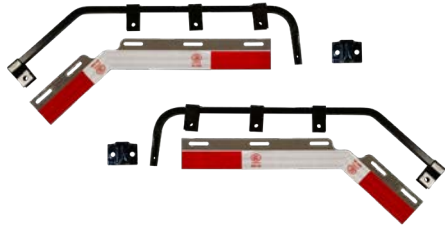

RIG FORCE Square Steel Hanger Kit

- Includes conspicuity kit & mounting hardware
- 0.064" Steel

RFBK304KIT
Pair, Angled

$42.00