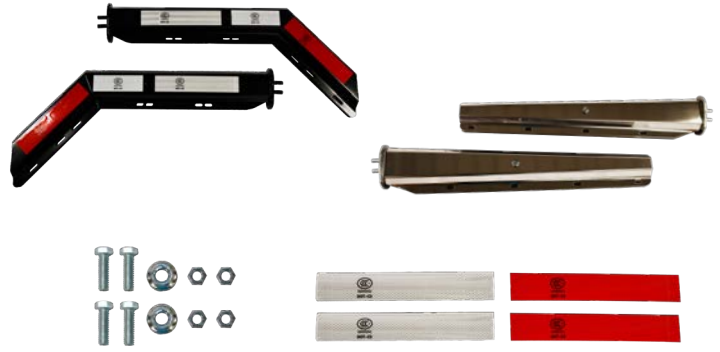

RIG FORCE Spring-Loaded Mudflap Hangers

- Include mounting hardware and reflective stickers
- C2C 1.125"